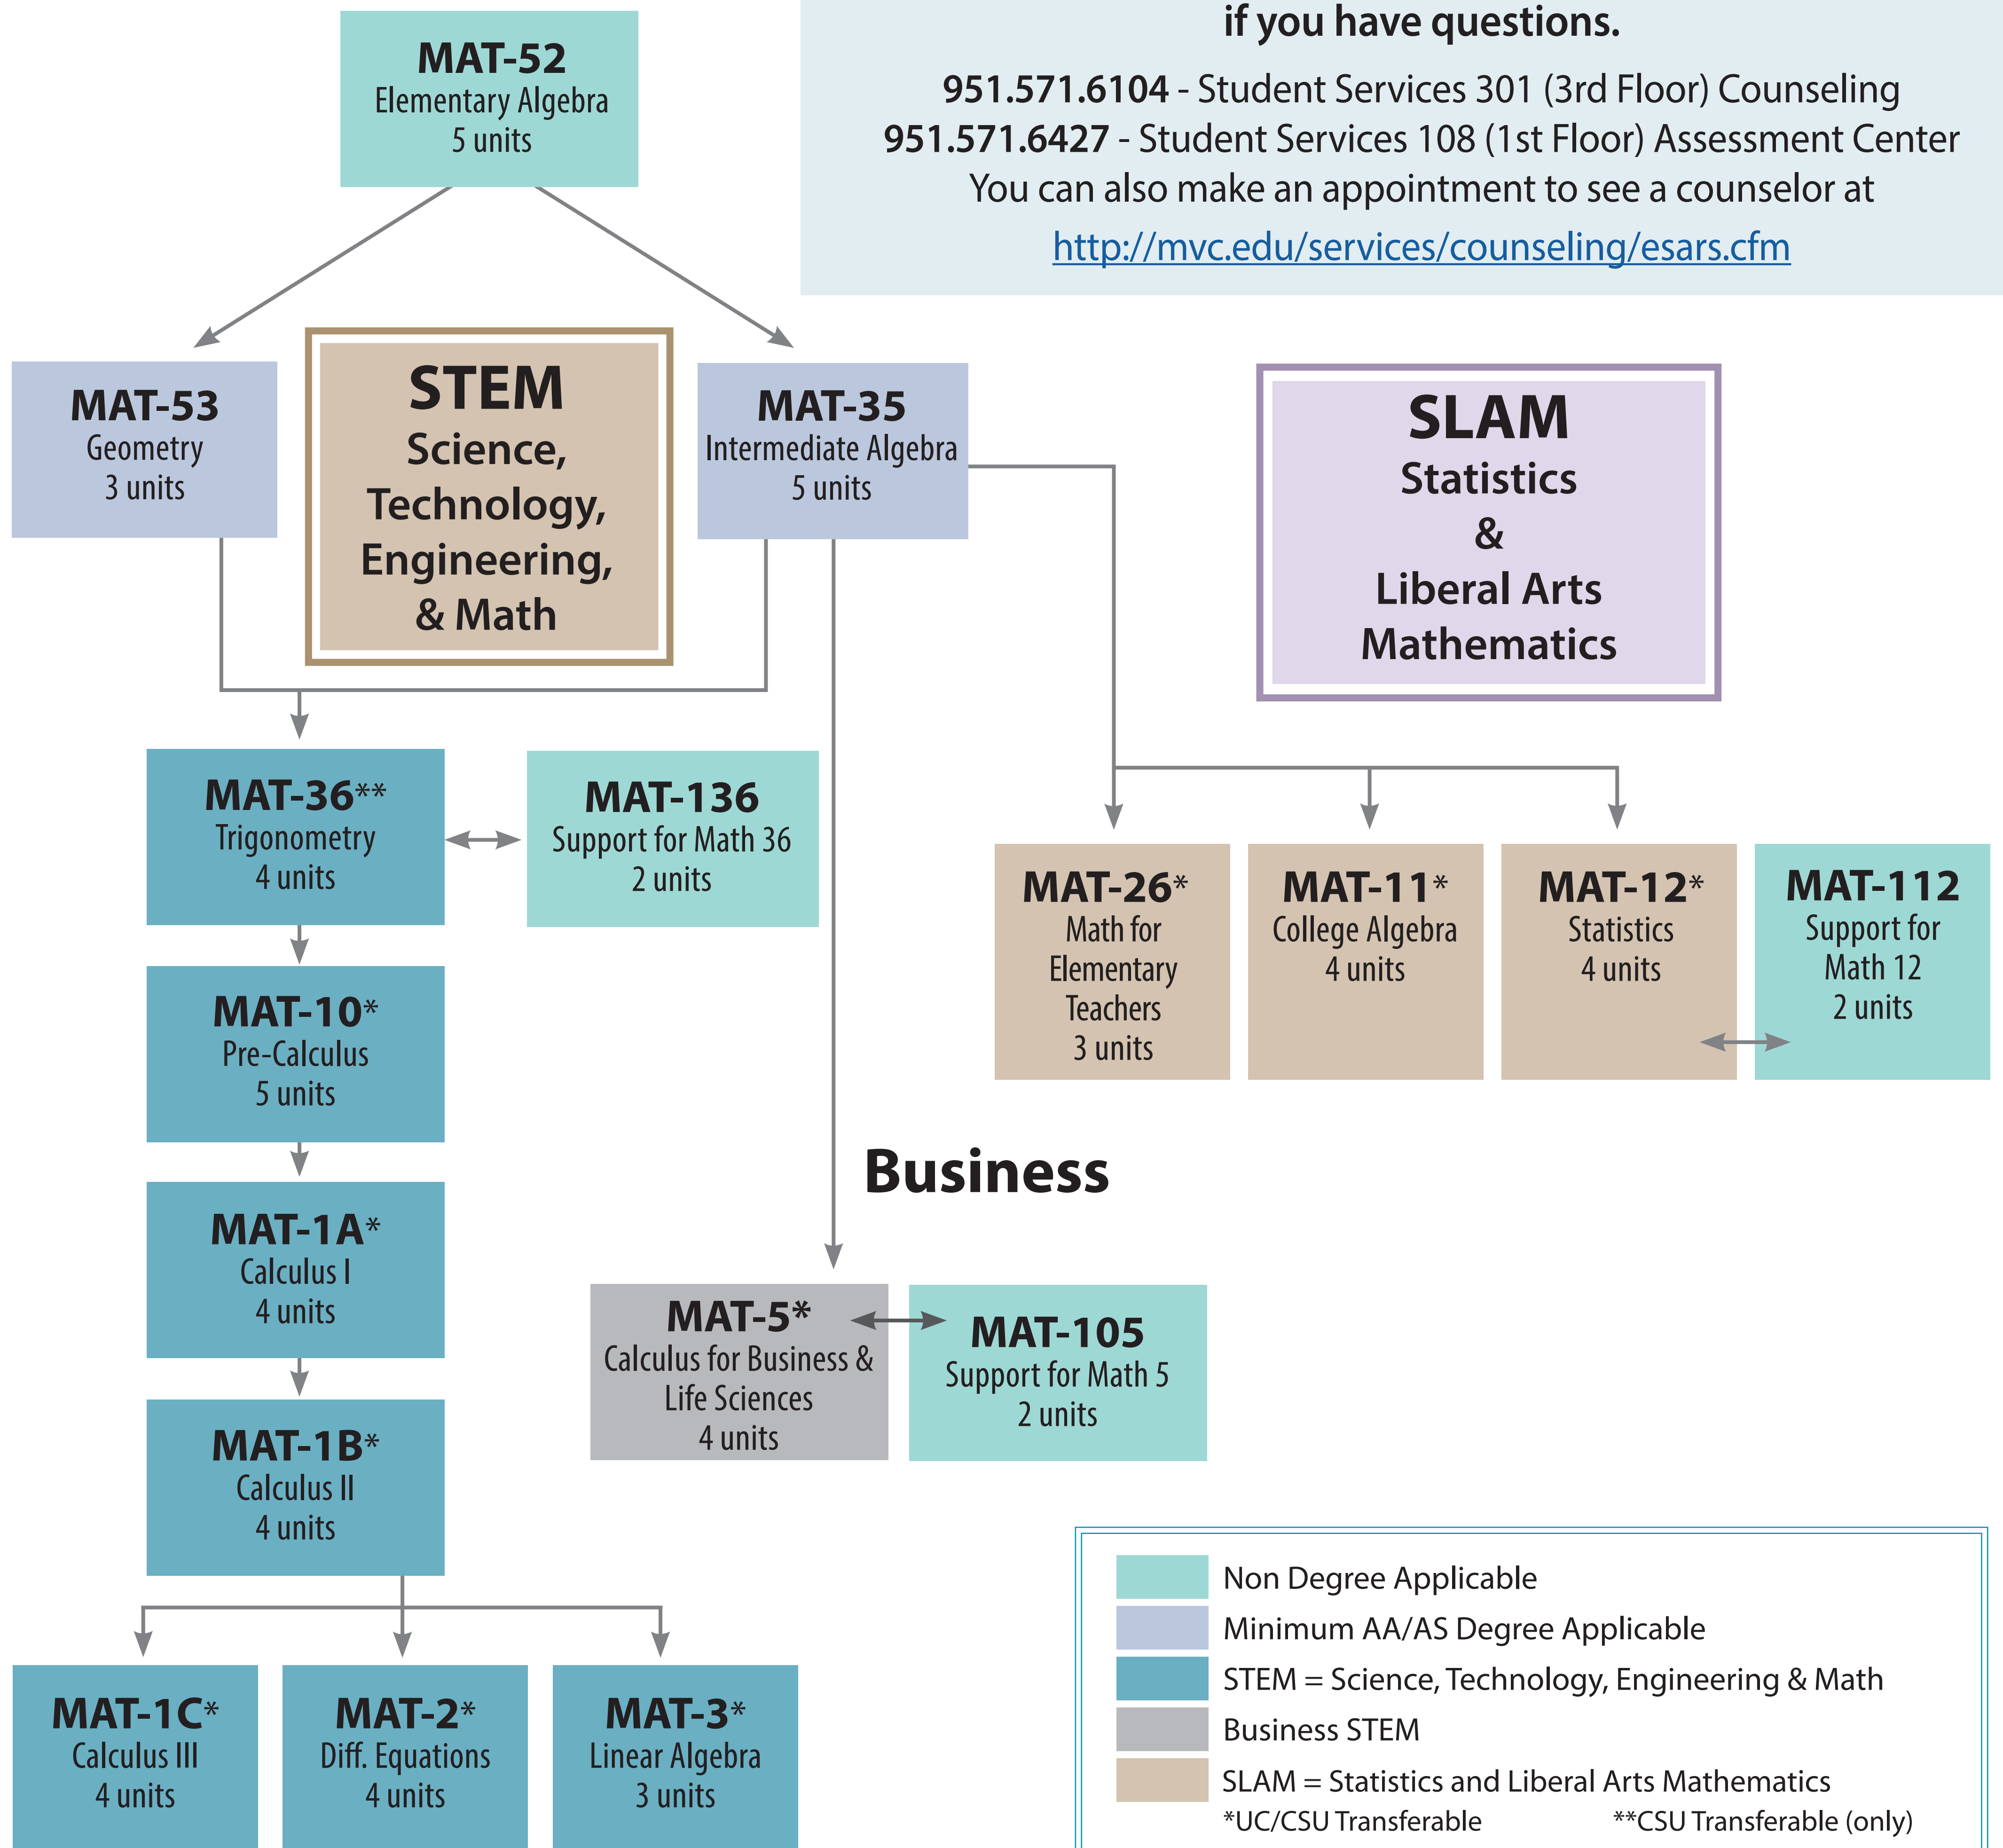

MOVING THROUGH MATH AT MORENO VALLEY COLLEGE

Please visit the Counseling Department or Assessment Center if you have questions.

951.571.6104 - Student Services 301 (3rd Floor) Counseling
 951.571.6427 - Student Services 108 (1st Floor) Assessment Center
 You can also make an appointment to see a counselor at <http://mvc.edu/services/counseling/esars.cfm>

- Non Degree Applicable
- Minimum AA/AS Degree Applicable
- STEM = Science, Technology, Engineering & Math
- Business STEM
- SLAM = Statistics and Liberal Arts Mathematics
- *UC/CSU Transferable
- **CSU Transferable (only)