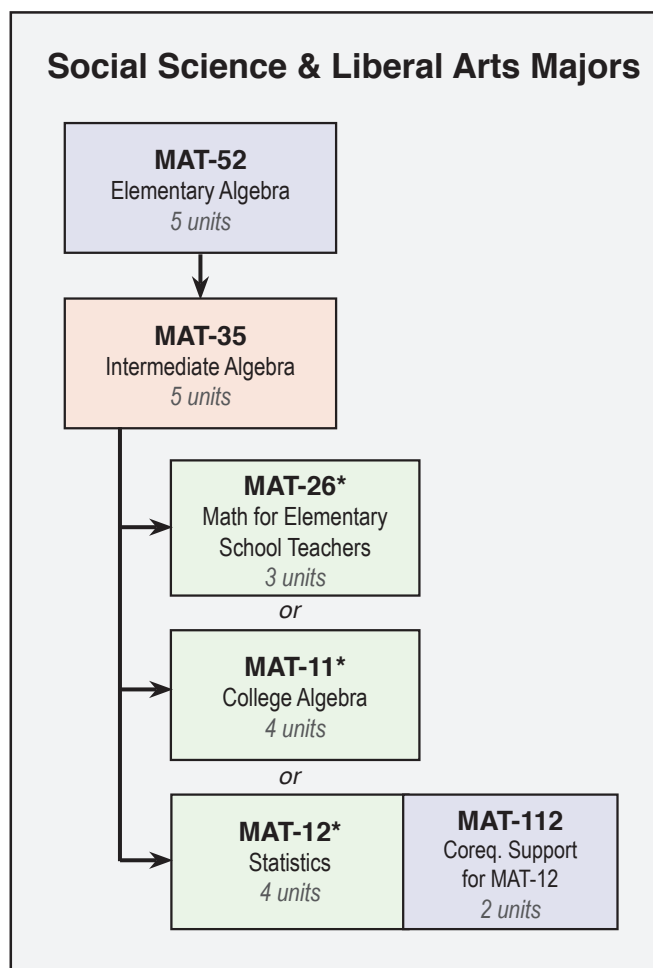

Moving Through Math at MVC

Please visit the Counseling Department if you have any questions about the appropriate Math course(s) for your major. <http://mvc.edu/services/counseling>

Non Degree Applicable

Minimum AA/AS Degree Applicable

Transferable and Degree Applicable

MAT-53 Geometry is AA/AS Degree Applicable

* UC/CSU Transferable

** CSU Transferable Only

Updated May 2020