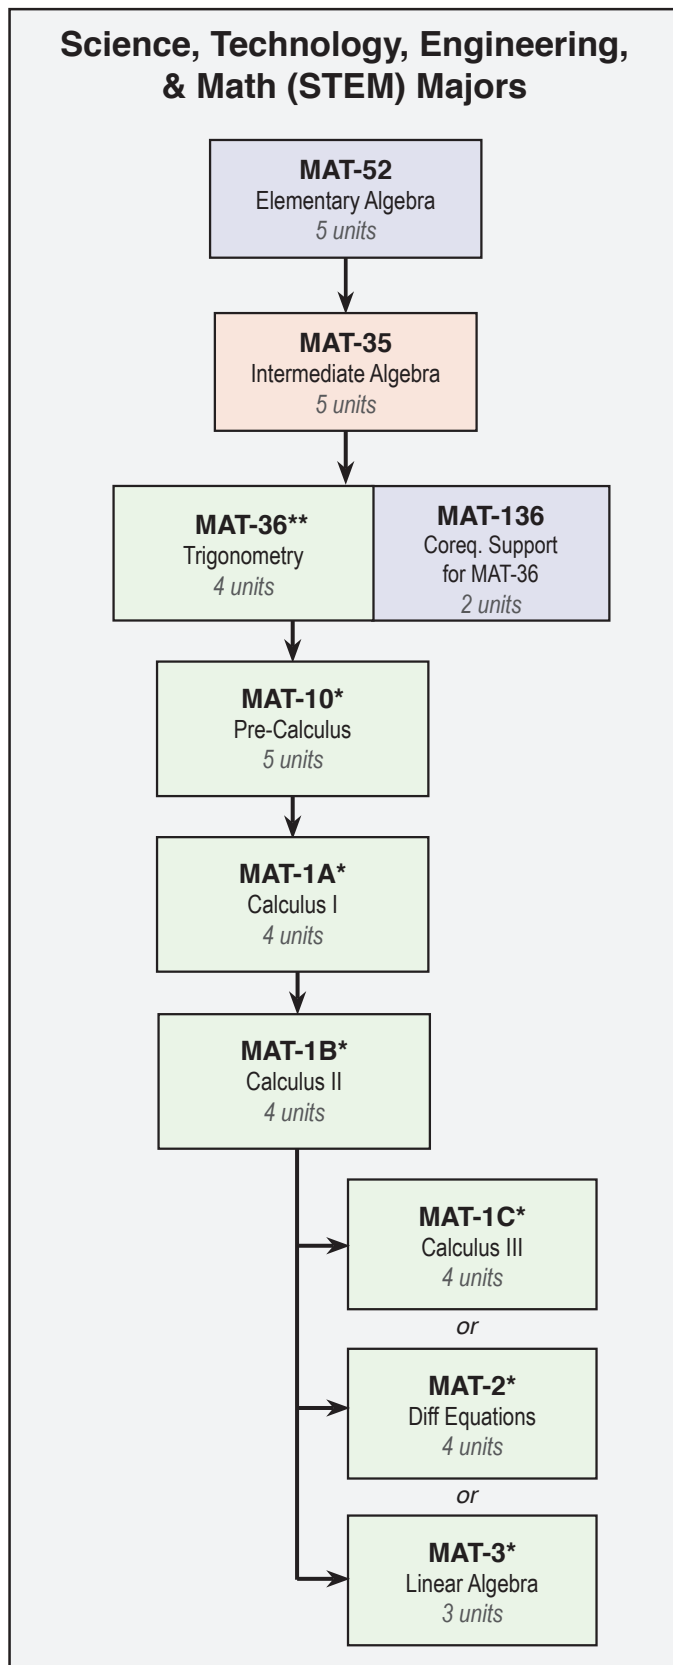

Moving Through Math at MVC

Please visit the Counseling Department if you have any questions about the appropriate Math course(s) for your major. <http://mvc.edu/services/counseling>

Non Degree Applicable

Minimum AA/AS Degree Applicable

Transferable and Degree Applicable

MAT-53 Geometry is AA/AS Degree Applicable

* UC/CSU Transferable

** CSU Transferable Only

Updated May 2020