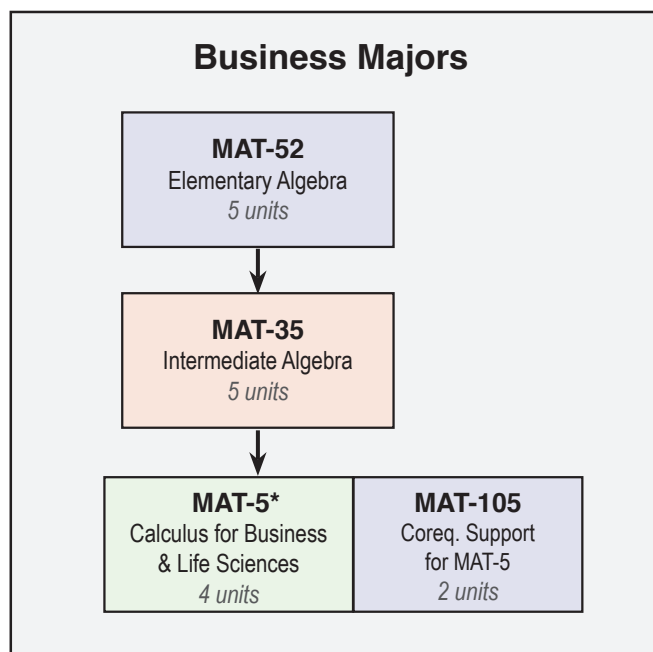

Moving Through Math at MVC

Please visit the Counseling Department if you have any questions about the appropriate Math course(s) for your major. <http://mvc.edu/services/counseling>

Non Degree Applicable

Minimum AA/AS Degree Applicable

Transferable and Degree Applicable

MAT-53 Geometry is AA/AS Degree Applicable

* UC/CSU Transferable

** CSU Transferable Only

Updated May 2020