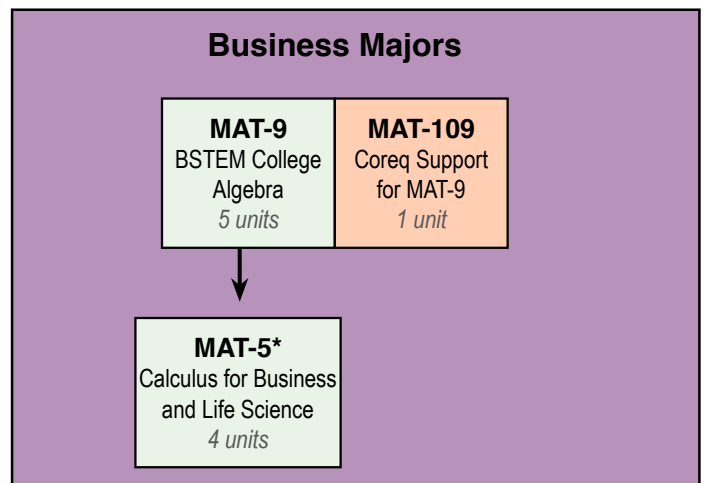

Moving Through Math at Moreno Valley College

Visit Counseling Services or your Engagement Center before enrolling if you have questions about which math courses are appropriate for your major.

951-571-6104 • Welcome Center

Make an appointment to see a counselor at <https://mvc.edu/counseling>

For CSU/UC school or major-specific courses, visit www.assist.org

Non Degree Applicable, only need to enroll if placed

Transferable and/or Degree Applicable

* UC/CSU Transferable

** CSU Transferable Only

Updated August 2022